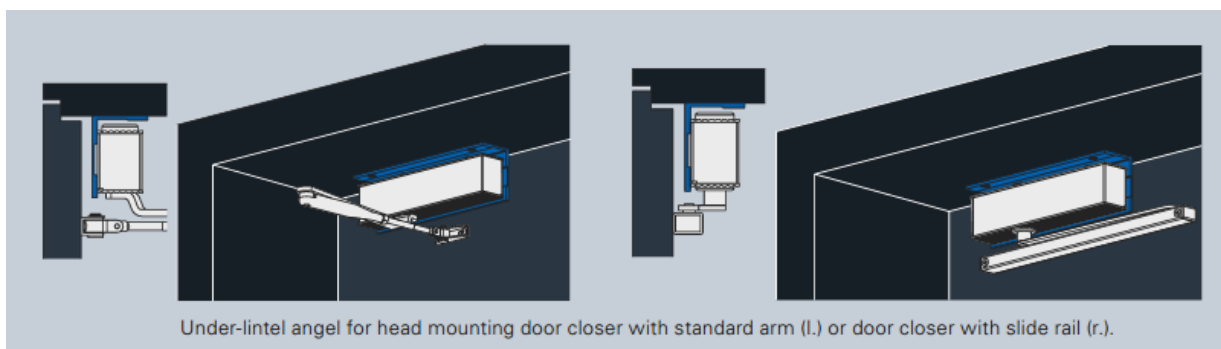

### Under-lintel angle for door closers with side rail / standard arm

For head mounting of the door closer on hinge-opposite side fir doors with deep door lintels. Under-lintel angle made of aluminum.