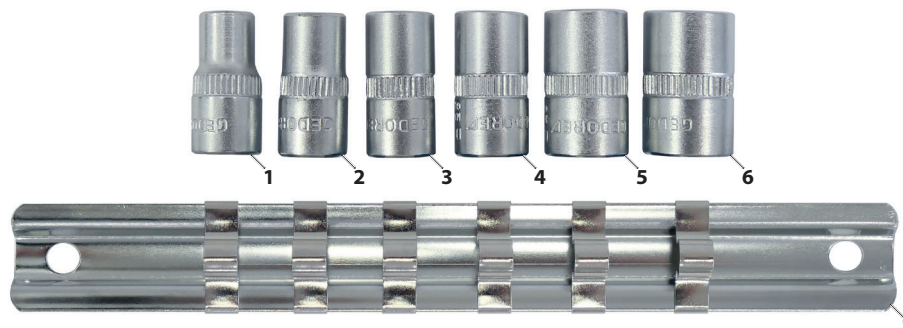

KL-4043-400 - Socket Spanner Set 1/2", EP TorxPlus®, 7 pcs.

Scope of delivery

Pos.	Part no.	Description	Profile	Spanner size	Drive	Qty
1	KL-4043-1106	Socket spanner 1/4", EP 6mm		6mm	1/4"	1
2	KL-4043-1107	Socket spanner 1/4", EP 7mm		7mm	1/4"	1
3	KL-4043-1108	Socket spanner 1/4", EP 8mm		8mm	1/4"	1
4	KL-4043-1110	Socket spanner 1/4", EP 10mm		10mm	1/4"	1
5	KL-4043-1111	Socket spanner 1/4", EP 11mm		11mm	1/4"	1
6	KL-4043-1112	Socket spanner 1/4", EP 12mm		12mm	1/4"	1
7	KL-4043-4999	Strip				1