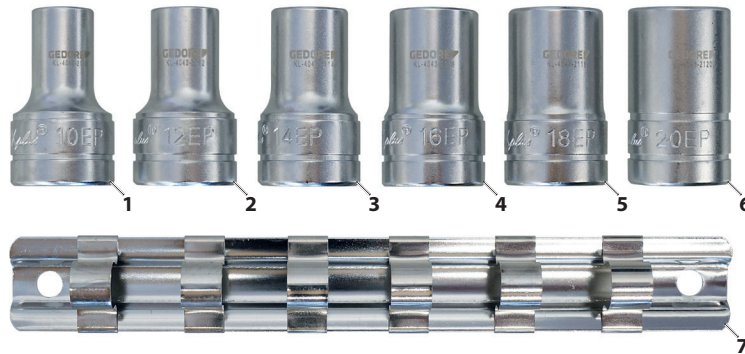

KL-4043-..Series - Socket Spanner Sets TorxPlus®

Universally suitable for cars with TorxPlus® fittings such as VW, Audi, Seat Škoda, Renault, Nissan, Opel, Fiat, Toyota, GM, Ford, and many others.

For loosening and tightening TorxPlus® screwed connections with inner profile such as on timing belt or timing chain housing covers as well as on engines and gearboxes in general.

Recommended Accessories:

GEDORE 2093 U-20 - Reversible Socket Spanner 1/4", **GEDORE 3093 U-20** - Reversible Socket Spanner 3/8", **GEDORE 1993 U-20** - Reversible Socket Spanner 1/2"

⚠ Safety instructions and regulations

KL-4043-100 - Socket Spanner Set 1/4" + 3/8", IP TorxPlus®, 11 pcs.

Scope of delivery

Pos.	Part no.	Description	Profile	Spanner size	Drive	Qty
1	KL-4043-1010	Socket spanner 1/4", IP 10mm		10mm	1/4"	1
2	KL-4043-1015	Socket spanner 1/4", IP 15mm		15mm	1/4"	1
3	KL-4043-1020	Socket spanner 1/4", IP 20mm		20mm	1/4"	1
4	KL-4043-1025	Socket spanner 1/4", IP 25mm		25mm	1/4"	1
5	KL-4043-1030	Socket spanner 1/4", IP 30mm		30mm	1/4"	1
6	KL-4043-2040	Socket spanner 3/8", IP 40mm		40mm	3/8"	1
7	KL-4043-2045	Socket spanner 3/8", IP 45mm		45mm	3/8"	1
8	KL-4043-2050	Socket spanner 3/8", IP 50mm		50mm	3/8"	1
9	KL-4043-2055	Socket spanner 3/8", IP 55mm		55mm	3/8"	1
10	KL-4043-2060	Socket spanner 3/8", IP 60mm		60mm	3/8"	1
11	KL-4043-1999	Strip				1

KL-4043-200 - Socket Spanner Set 3/8", EP TorxPlus®, 7 pcs.

Scope of delivery

Pos.	Part no.	Description	Profile	Spanner size	Drive	Qty
1	KL-4043-2110	Socket spanner 3/8", EP 10mm		10mm	3/8"	1
2	KL-4043-2112	Socket spanner 3/8", EP 12mm		12mm	3/8"	1
3	KL-4043-2114	Socket spanner 3/8", EP 14mm		14mm	3/8"	1
4	KL-4043-2116	Socket spanner 3/8", EP 16mm		16mm	3/8"	1
5	KL-4043-2118	Socket spanner 3/8", EP 18mm		18mm	3/8"	1
6	KL-4043-2120	Socket spanner 3/8", EP 20mm		20mm	3/8"	1
7	KL-4043-2999	Strip				1